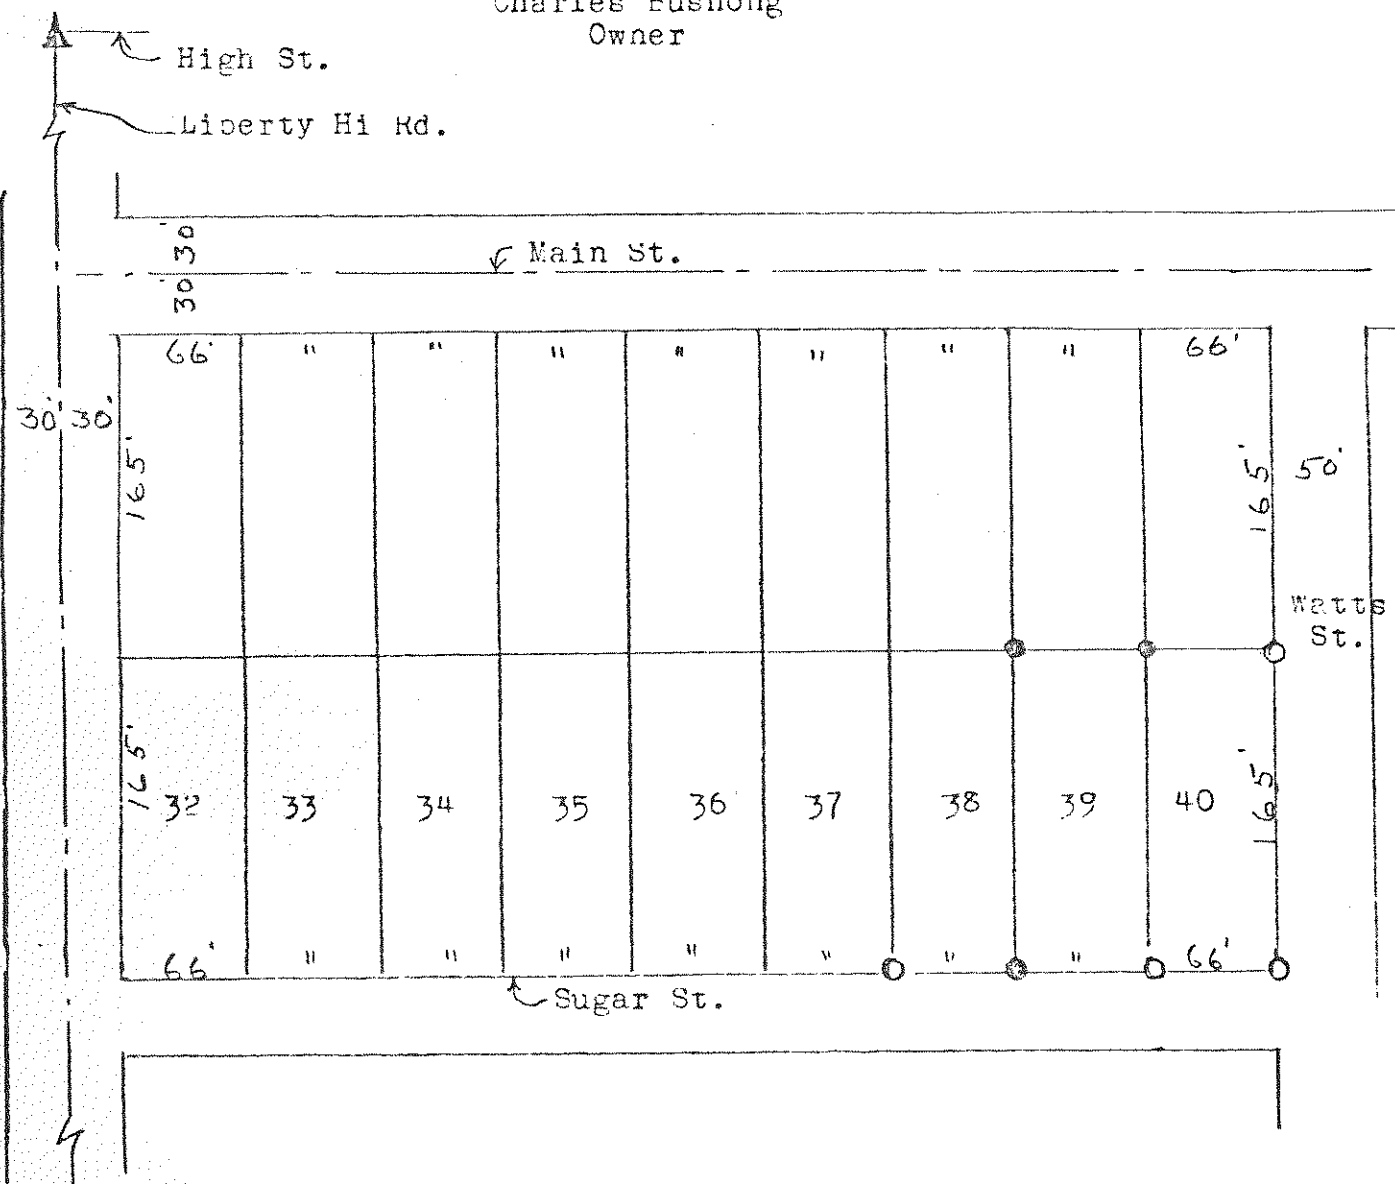

651
MIDDLETON

of
Lot 40
Haskins Ohio
Charles Hushong
Owner

77

Control points found at points shown thus \blacktriangle
 Iron pipe found at points shown thus \odot
 Iron pipe set at points shown thus \circ

Surveyed by H.M. [Signature]
 June 1977 Reg. Sur. 890

651
MIDDLETON