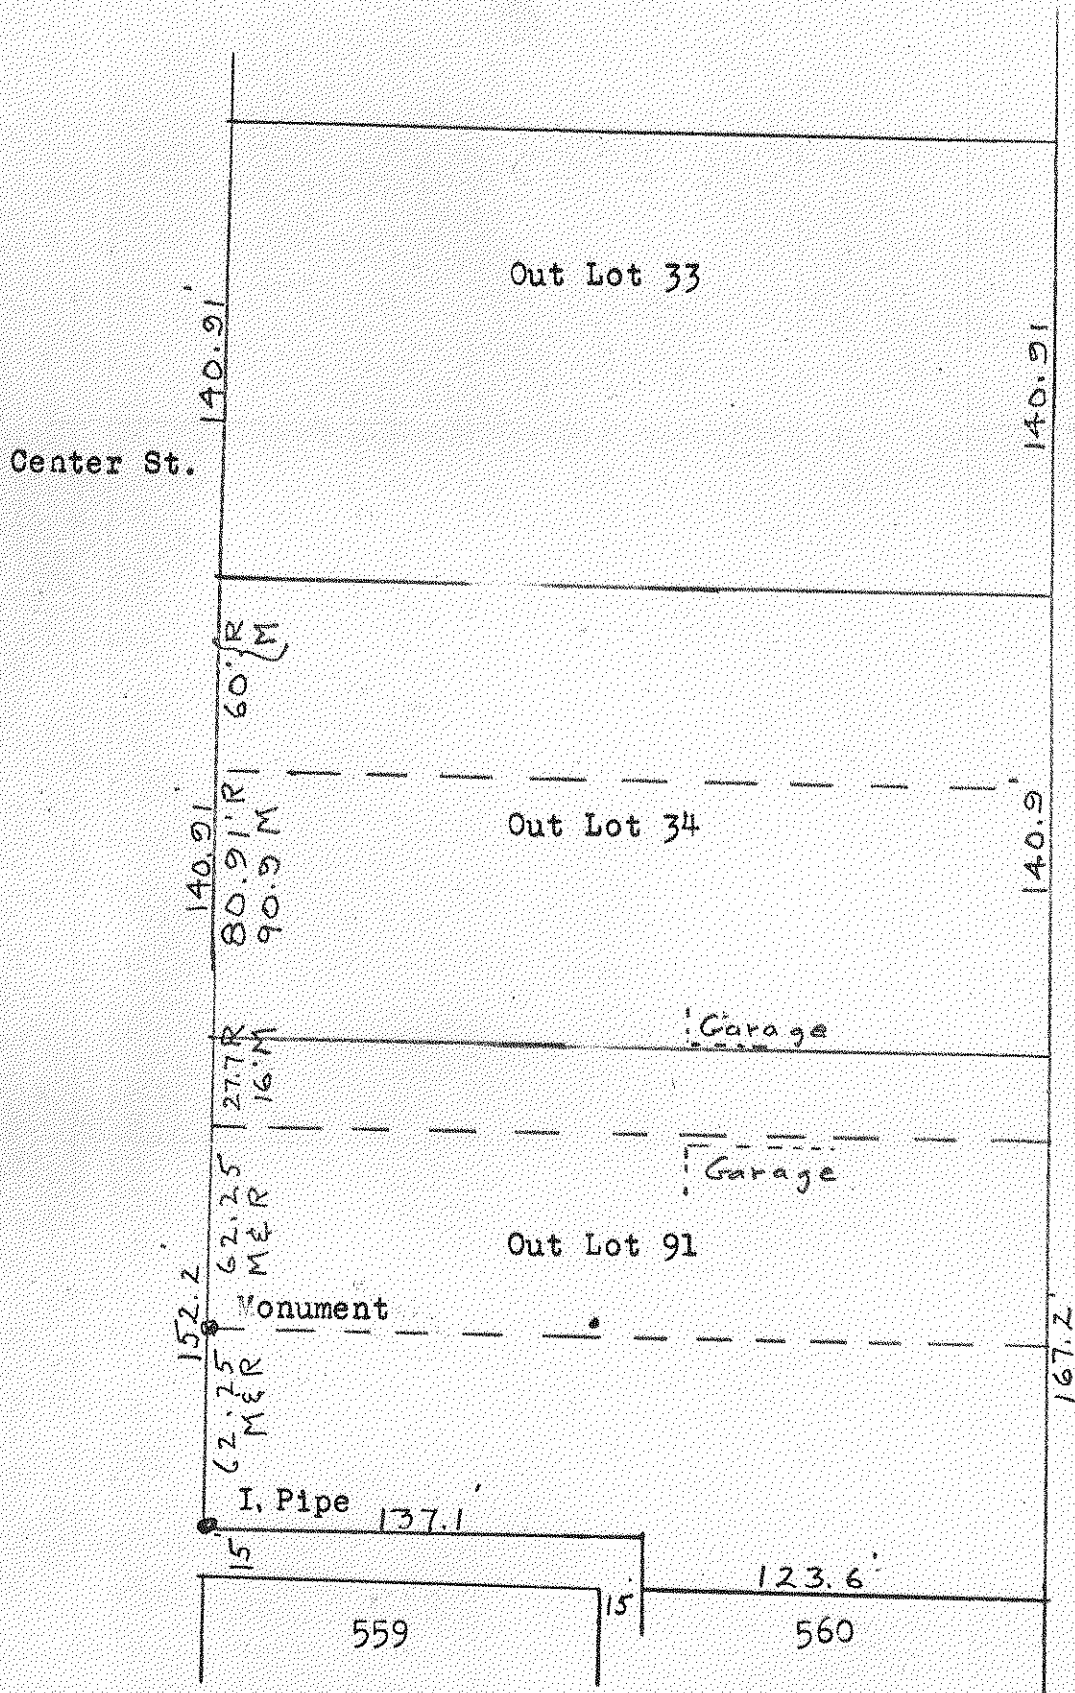

Location Plat
Weston O.

Plat dimensions marked R
Actual measurments marked M

285
WESTON

285
WESTON