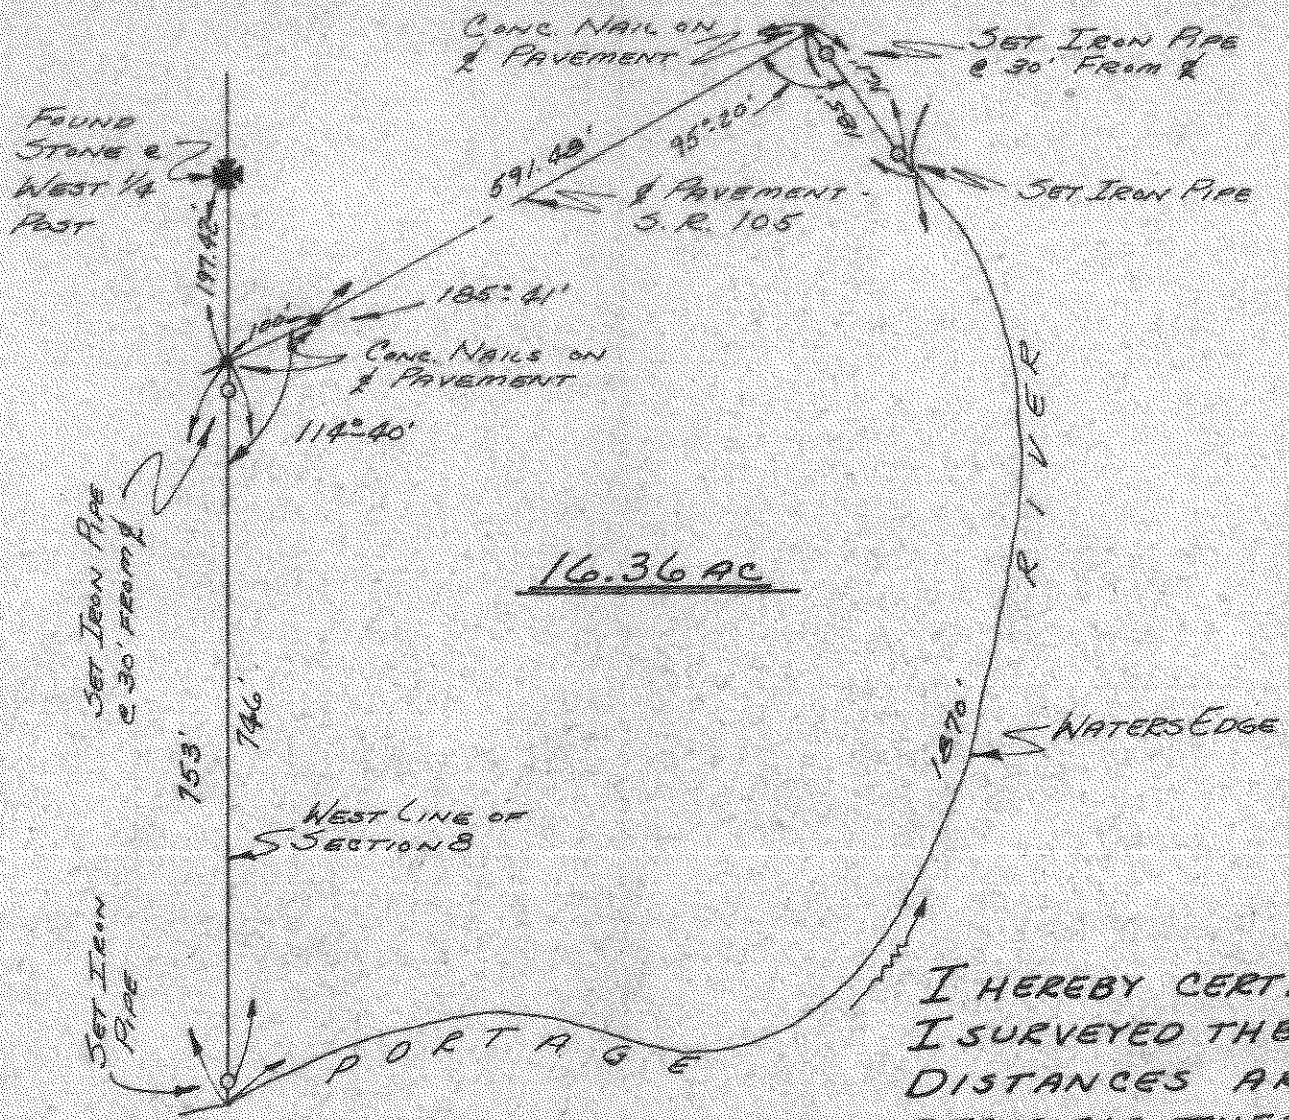

335
WEBSTER

335
WEBSTER

SURVEY FOR JACOB WOESSNER

T5N, R12E, SECTION 8, WEBSTER TOWNSHIP

I HEREBY CERTIFY THAT DURING JUNE, 1968
 I SURVEYED THE ABOVE-DESCRIBED PARCEL.
 DISTANCES ARE GIVEN IN FEET AND
 DECIMALS THEREOF.
Lester H. Poggenmeyer
 LESTER H. POGGENMEYER REG. SURV. #5417